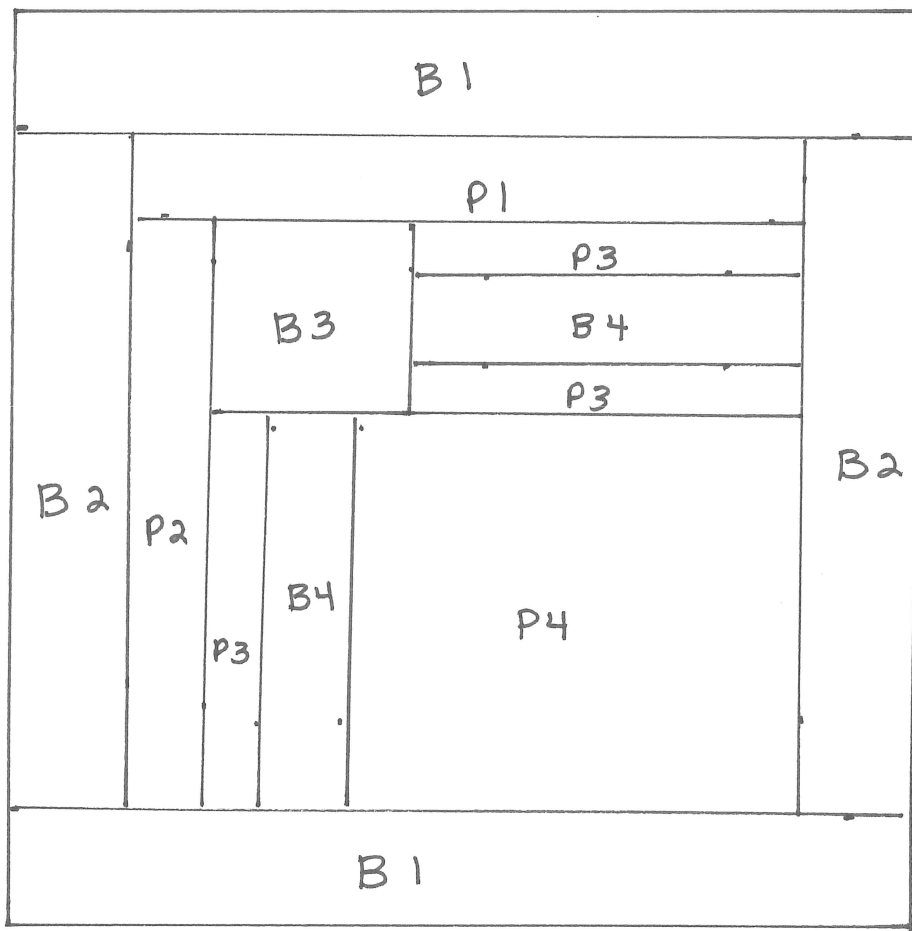

Illuminated Manuscript Quilt Pillow

* Not to Scale ** Watch Grain (all same direction)

Piece Layout

Note: 1/2" seam allowance

Quilt top finished 18" x 18" less 1/2" seam allowance
for pillow - Finished Pillow = 17" sq.